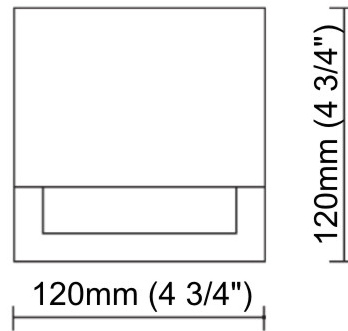

GENERAL

Series: Apply
Subseries: Apply Mini
Brand: Side
Division: Exterior
Mounting Type: Surface
Mounting Location: Wall
Subcategory: Wall Effect

PHYSICAL

Shape: Abstract
Length (mm): 120
Length (in): 4 3/4
Height (mm): 120
Height (in): 4 3/4
Extension (mm): 105
Extension (in): 4 1/8
Light Distribution: Direct
Weight (kg): 0.75
Weight (lbs): 1.65
Diffuser: Frosted tempered glass
Gasket: Silicon rubber
Fixture Finish: [BLK](#) / [BRN](#) / [GRY](#)
Fixture Material: Aluminum Die Cast

ELECTRICAL

Lamp Type: LED (Zhaga Standard)
Input Wattage (W): 8.2
Total Output Wattage (W): 7.2
Dimming: Non-Dimmable
Driver Included: Yes
Driver Location: Integrated
Driver Type: Constant Current - 120Vac
Driver Class: Class 2
Input Voltage (V): 120 - 277
Constant Current (mA): 350
Upon Request: (Not included - see components [IP65 or higher enclosure to be supplied by others]) Remote: 0-10Vdc dimming / Phase dimming 120Vac only / Non-dimming 120/277Vac

LED

Color Temperature (°K): [3000](#) / [4000](#)
Max. Delivered Lumen (lm): 576.1 / 578
Nominal Lumen (lm): 648 / 648
CRI: >80 CRI
Lamp Life (hrs): 50000

OPTICAL

Beam Angle: Asymmetrical

RATINGS AND CERTIFICATIONS

Certified By: Certified for North American Standards
IP rating: IP65
Bug Rating: B1 U1 G0
Upon Request: Dark Sky Certification

0.75kg / 1.65lbs