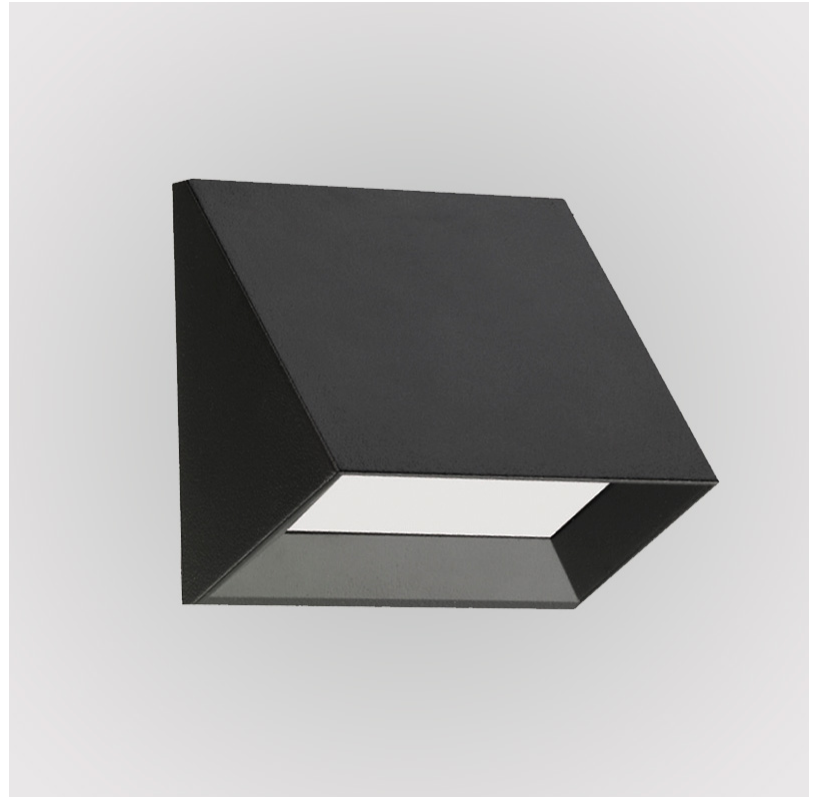

GENERAL

Series: Apply
Subseries: Apply Mini
Brand: Side
Division: Exterior
Mounting Type: Surface
Mounting Location: Wall
Subcategory: Wall Effect

PHYSICAL

Shape: Abstract
Length (mm): 120
Length (in): 4 3/4
Height (mm): 120
Height (in): 4 3/4
Extension (mm): 105
Extension (in): 4 1/8
Light Distribution: Direct
Weight (kg): 0.75
Weight (lbs): 1.65
Diffuser: Frosted tempered glass
Gasket: Silicon rubber
Fixture Finish: [BLK](#) / [BRN](#) / [GRY](#)
Fixture Material: Aluminum Die Cast

ELECTRICAL

Lamp Type: LED (Zhaga Standard)
Input Wattage (W): 8.2
Total Output Wattage (W): 7.2
Dimming: Non-Dimmable
Driver Included: Yes
Driver Location: Integrated
Driver Type: Constant Current - 120Vac
Driver Class: Class 2
Input Voltage (V): 120 - 277
Constant Current (mA): 350
Upon Request: (Not included - see components [IP65 or higher enclosure to be supplied by others]) Remote: 0-10Vdc dimming / Phase dimming 120Vac only / Non-dimming 120/277Vac

LED

Color Temperature (°K): [3000](#) / [4000](#)
Max. Delivered Lumen (lm): 576.1 / 578
Nominal Lumen (lm): 648 / 648
CRI: >80 CRI
Lamp Life (hrs): 50000

OPTICAL

Beam Angle: Asymmetrical

RATINGS AND CERTIFICATIONS

Certified By: Certified for North American Standards
IP rating: IP65
Bug Rating: B1 U1 G0
Upon Request: Dark Sky Certification

0.75kg / 1.65lbs